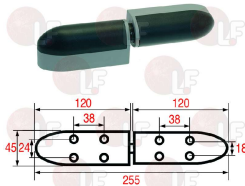

MTH 11PLP001-11014

3286074 COLD ROOM GASKET - 26 m
 black color
 dimensions 25x24 mm
 for doors MTH

MTH 11PLP001-11014

Handles

3242703 COMPLETE 480TN EXTERNAL HANDLE
 handle length 555 mm
 for COLD ROOMS model 480TN-480LWT-480GV-480BIN.INT

MTH 13MEX001-00000

3242701 INTERNAL HANDLE CSI 500TN
79x145 mm
distance between fixing holes 110 mm

MTH 13CIN001-13023

3250226 SPRING FOR INTERNAL CATCH

MTH 13CSC604-00000

MTH 13CSC605-00000

3242700 OUTER HANDLE WITH KEY-LOCK 500TN
200x110x50 mm

MTH 13CEC001-13022

MTH 13CEC002-13020

3242704 RIGHTHAND NEW TYPE 480TN INTERNAL HANDLE
length 765 mm
mounting bracket 165x60 mm
for COLD ROOMS model 480TN-480LWT-480GV-480BIN.INT

MTH 13SIF001-13050

Hinges, catches and accessories

3053440 SELF ADJUSTABLE HINGE WITH RAMP H35
for semi-built-in door 40 mm
mounting distance 38-24 mm - 38-18 mm

MTH 14PLG100-14032

3053461 SELF ADJUSTABLE HINGE WITH RAMP H45
for door leaf 68 mm
mounting distance 38-24 mm