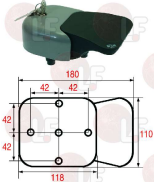

MTH 11PLP001-11014

3286074 COLD ROOM GASKET - 26 m
 black color
 dimensions 25x24 mm
 for doors MTH

MTH 11PLP001-11014

Handles

3242703 COMPLETE 480TN EXTERNAL HANDLE
 handle length 555 mm
 for COLD ROOMS model 480TN-480LWT-480GV-480BIN.INT

MTH 13SEF041-13055

MTH 13SEF048-00000

3242702 EXTERNAL HANDLE 500TN
 without lock
 200x110x50 mm

MTH 13CES001-13021

MTH 13CES002-13019

Suitable for:

Suitable for:

3242559 EXTERNAL MULTIFIX HANDLE WITH KEY LOCK
120x110x50 mm

MTH 13MEX001-00000

3242701 INTERNAL HANDLE CSI 500TN
79x145 mm
distance between fixing holes 110 mm

MTH 13CIN001-13023

3250226 SPRING FOR INTERNAL CATCH

MTH 13CSC604-00000

MTH 13CSC605-00000

3242700 OUTER HANDLE WITH KEY-LOCK 500TN
200x110x50 mm

MTH 13CEC001-13022

MTH 13CEC002-13020

3242704 RIGHTHAND NEW TYPE 480TN INTERNAL HANDLE
length 765 mm
mounting bracket 165x60 mm
for COLD ROOMS model 480TN-480LWT-480GV-480BIN.INT

MTH 13SIF001-13050

Hinges, catches and accessories