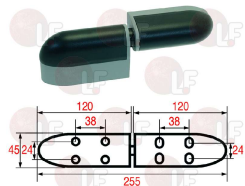

MTH 13MEX001-00000

3242701 INTERNAL HANDLE CSI 500TN
79x145 mm
distance between fixing holes 110 mm

MTH 13CIN001-13023

3250226 SPRING FOR INTERNAL CATCH

MTH 13CSC604-00000

MTH 13CSC605-00000

3242700 OUTER HANDLE WITH KEY-LOCK 500TN
200x110x50 mm

MTH 13CEC001-13022

MTH 13CEC002-13020

3242704 RIGHTHAND NEW TYPE 480TN INTERNAL HANDLE
length 765 mm
mounting bracket 165x60 mm
for COLD ROOMS model 480TN-480LWT-480GV-480BIN.INT

MTH 13SIF001-13050

Hinges, catches and accessories

3053440 SELF ADJUSTABLE HINGE WITH RAMP H35
for semi-built-in door 40 mm
mounting distance 38-24 mm - 38-18 mm

MTH 14PLG100-14032

3053461 SELF ADJUSTABLE HINGE WITH RAMP H45
for door leaf 68 mm
mounting distance 38-24 mm

MTH 14PLG200-14033

3053508 SELF ADJUSTABLE HINGE WITH RAMP H55
for door leaf 100 mm
mounting distance 38-24 mm

MTH 14PLG201-14034

Suitable for:

MTH

Suitable for:

Liquid receivers

3370009 LIQUID COLLECTOR 0.88 L