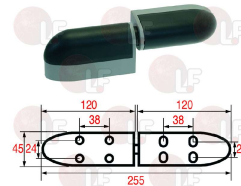

MTH 11PLP001-11014

3286074 COLD ROOM GASKET - 26 m
 black color
 dimensions 25x24 mm
 for doors MTH

MTH 11PLP001-11014

Handles

3242703 COMPLETE 480TN EXTERNAL HANDLE
 handle length 555 mm
 for COLD ROOMS model 480TN-480LWT-480GV-480BIN.INT

MTH 13MEX001-00000

3242701 INTERNAL HANDLE CSI 500TN
79x145 mm
distance between fixing holes 110 mm

MTH 13CIN001-13023

3250226 SPRING FOR INTERNAL CATCH

MTH 13CSC604-00000

MTH 13CSC605-00000

3242700 OUTER HANDLE WITH KEY-LOCK 500TN
200x110x50 mm

MTH 13CEC001-13022

MTH 13CEC002-13020

3242704 RIGHTHAND NEW TYPE 480TN INTERNAL HANDLE
length 765 mm
mounting bracket 165x60 mm
for COLD ROOMS model 480TN-480LWT-480GV-480BIN.INT

MTH 13SIF001-13050

Hinges, catches and accessories

3053440 SELF ADJUSTABLE HINGE WITH RAMP H35
for semi-built-in door 40 mm
mounting distance 38-24 mm - 38-18 mm

MTH 14PLG100-14032

3053461 SELF ADJUSTABLE HINGE WITH RAMP H45
for door leaf 68 mm
mounting distance 38-24 mm