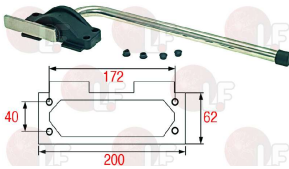

MTH 11PLR001-11016

3286542 COLD ROOM GASKET - 20 m
 black color
 dimensions 37x31 mm
 for heating element installation
 for MTH doors
 480LWT-603LWT-740LWT

MTH 11PLR001-11016

3286519 COLD ROOM GASKET - 7 m
 profile dimensions 25x24 mm
 black color
 for MTH doors

MTH 11PLP001-11014

3286074 COLD ROOM GASKET - 26 m
 black color
 dimensions 25x24 mm
 for doors MTH

MTH 11PLP001-11014

Handles

3242703 COMPLETE 480TN EXTERNAL HANDLE
 handle length 555 mm
 for COLD ROOMS model 480TN-480LWT-480GV-480BIN.INT

MTH 13SEF041-13055

MTH 13SEF048-00000

3242702 EXTERNAL HANDLE 500TN
 without lock
 200x110x50 mm

MTH 13CES001-13021

MTH 13CES002-13019

Suitable for:

Suitable for:

3242559 EXTERNAL MULTIFIX HANDLE WITH KEY LOCK
120x110x50 mm

MTH 13MEX001-00000

3242701 INTERNAL HANDLE CSI 500TN
79x145 mm
distance between fixing holes 110 mm

MTH 13CIN001-13023

3250226 SPRING FOR INTERNAL CATCH

MTH 13CSC604-00000

MTH 13CSC605-00000

3242700 OUTER HANDLE WITH KEY-LOCK 500TN
200x110x50 mm